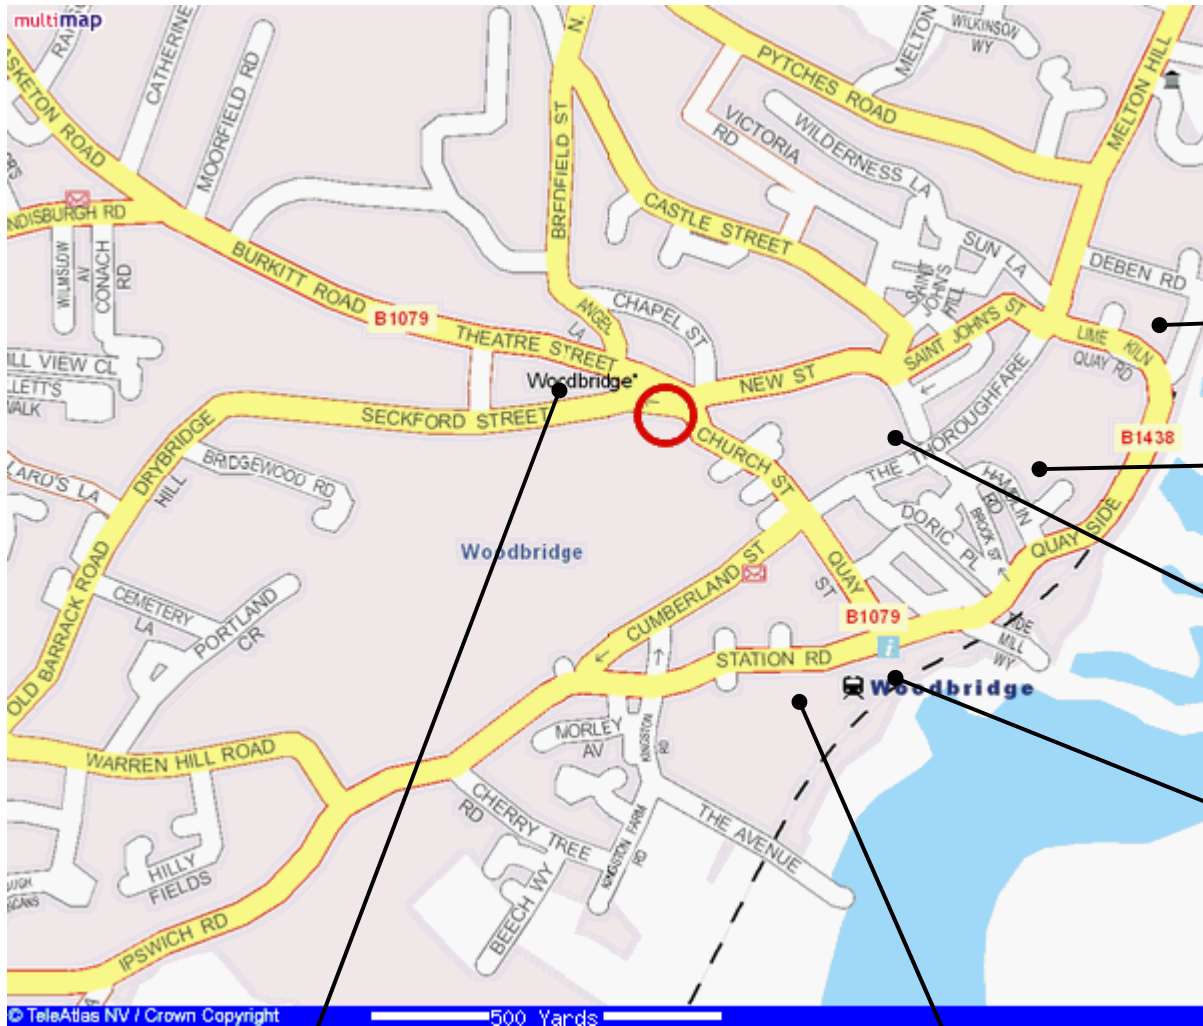

There is no specified car parking available for the Shire Hall. However Public Pay and Display Car Parks are available as shown below:-

 DENOTES SHIRE HALL

Lime Kiln Quay Car Park
Pay and Display Long Stay Car Park

Hamlin Road Car Park
Pay and Display Long Stay Car Park

Oak Lane Car Park
Pay and Display Short Stay Car Park (Max 2 hours)

The Station Car Park
Pay and Display Long Stay Car Park

Theatre Street
Pay and Display Long Stay Car Park

Station Road Car Park
Pay and Display Long Stay Car Park